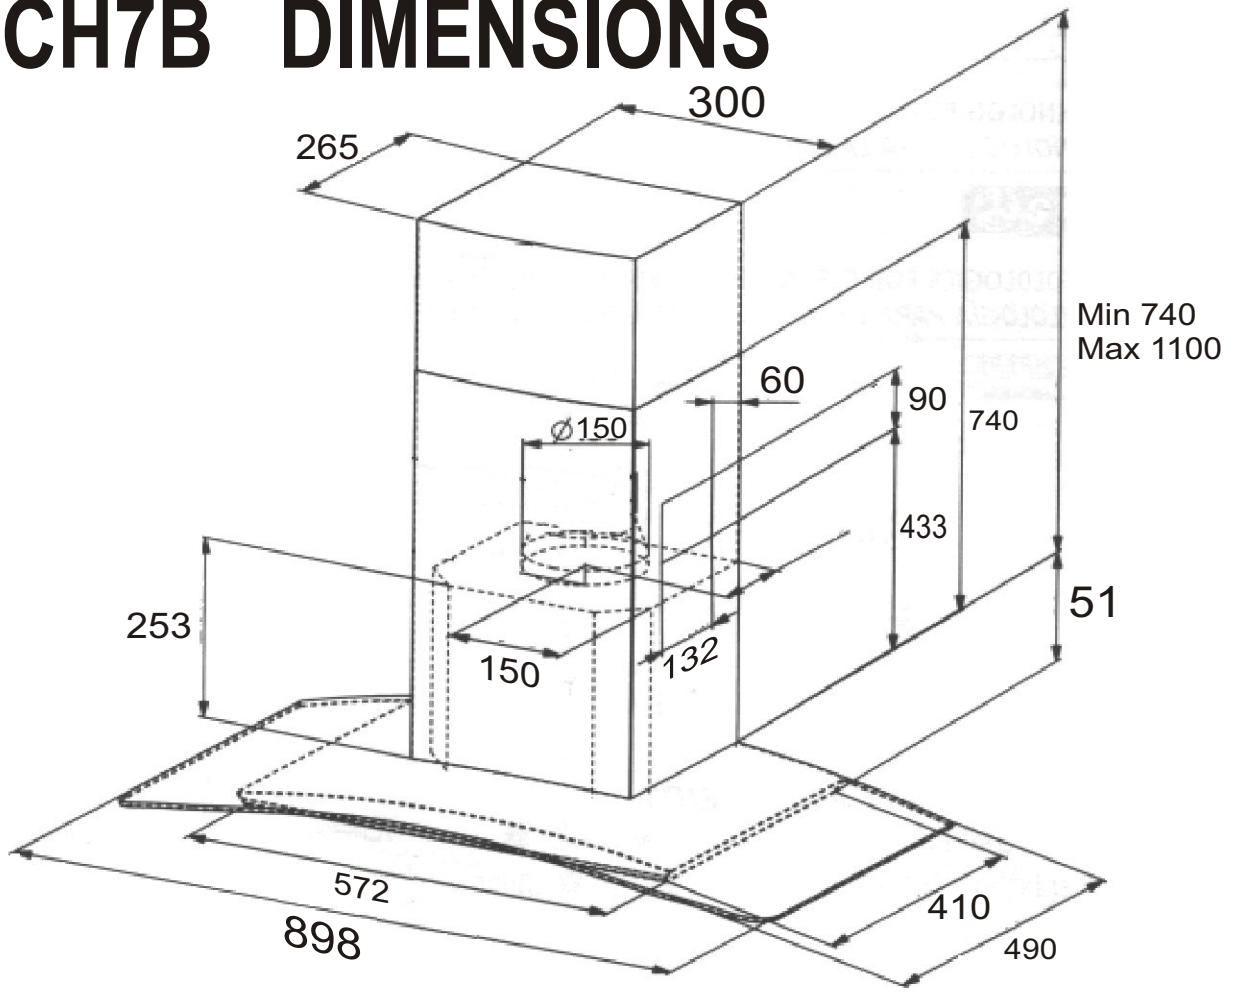

CH7B DIMENSIONS

Extension Flue
990 mm length
available to
suit a 10' or
3 metre ceiling
this unit replaces
the inside slider

With extension
the maximum height
becomes 1771mm