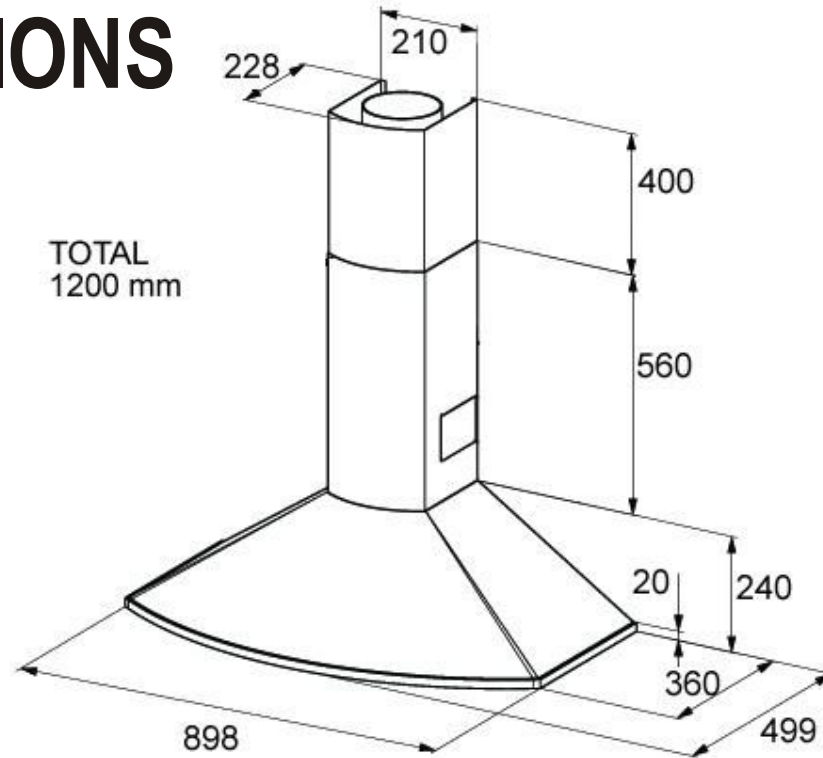

CH6B DIMENSIONS

Extension Flue
900 mm length
available to
suit a 10' or
3 metre ceiling
this unit replaces
the inside slider

With extension
the maximum height
becomes 1680mm