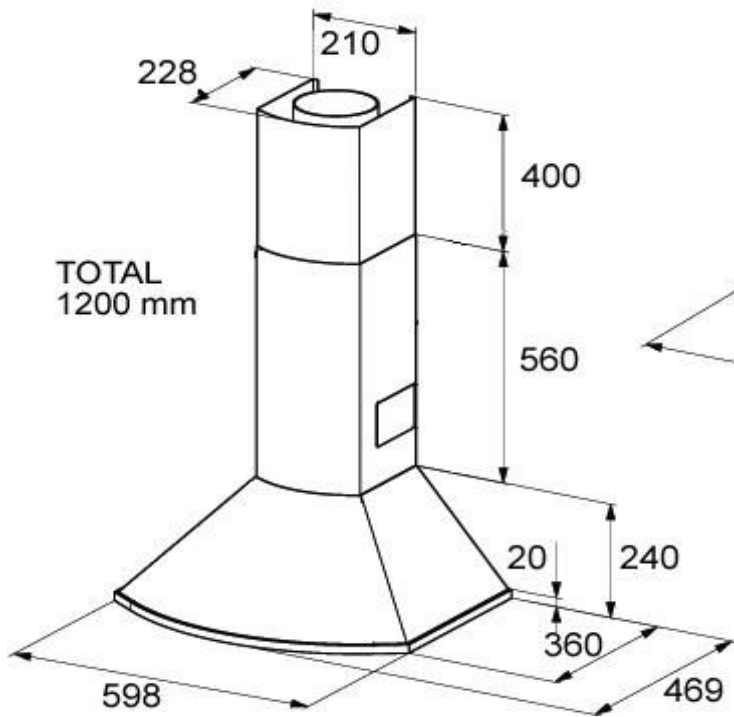

CH6B DIMENSIONS

Extension Flue
900 mm length
available to
suit a 10' or
3 metre ceiling
this unit replaces
the inside slider

With extension
the maximum height
becomes 1680mm