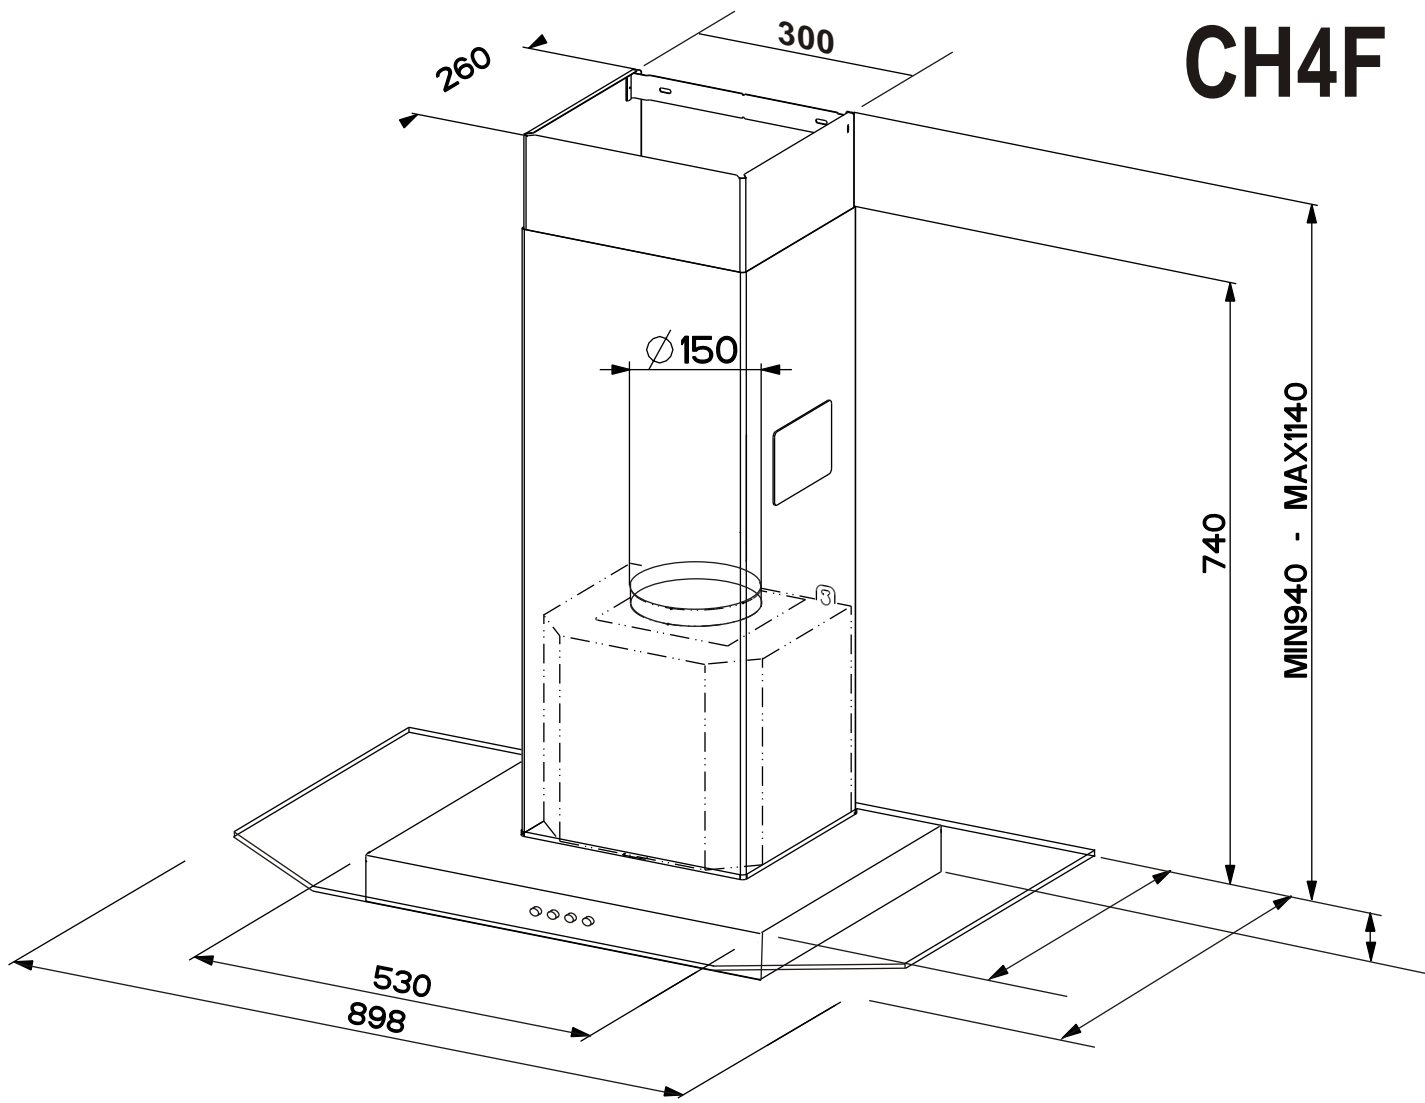

CH4F DIMENSIONS

Ph +61 02 9674 9955 E-mail pezoffice@leemac.com.au